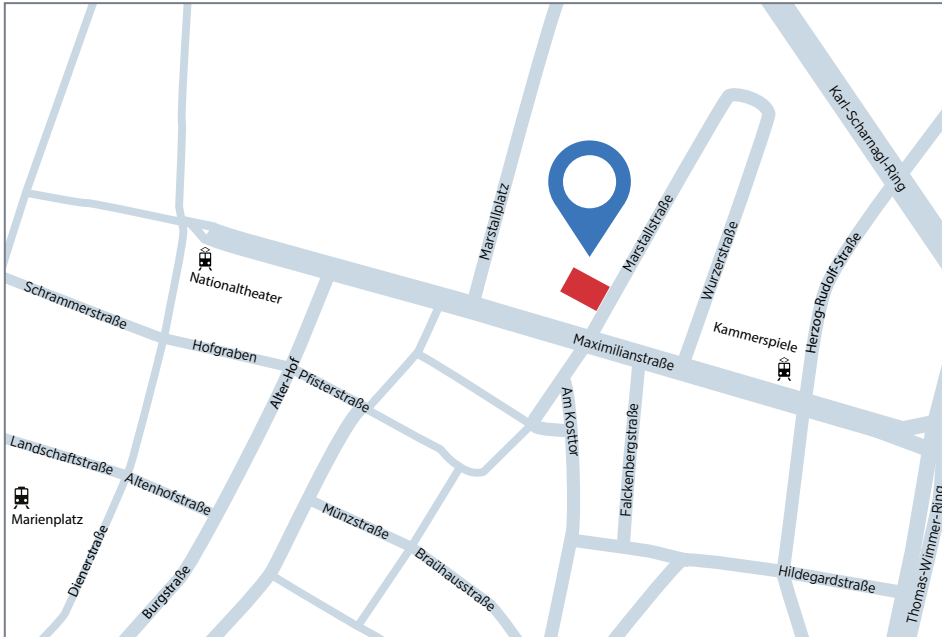

PA in Munich, Germany

CONSULTING
TECHNOLOGY
INNOVATION

Munich, Germany

Executive Business Centre
Maximilianstrasse 13
80539 Munich
Germany

Tel: +49 89 203 006 000
Fax: +49 89 288 90 507
E-mail: info@paconsulting.com

Directions by car/taxi

From south via Autobahn A8: Follow the A8 until its end in Munich, then keep going straight on Rosenheimer Straße. When you get to the end of Rosenheimer Str. Turn left and cross the bridge (Ludwigsbrücke) over the river and keep following the main road. At Isartor (Medieval City Gate) turn right onto Thomas Wimmer Ring. After 500m you will cross Maximilianstraße, however you cannot turn left so keep going and U-turn at the first opportunity (c 100m later) and come back south and then turn right into Maximilianstraße. Number 13 is on the right after the Four Seasons Hotel.

From the north via Autobahn A9: Follow the A9 to its end, exiting M-Schwabing, follow the signs to Messe ICM and you will end up on 4-lane Mittlerer Ring. Keep following that, as it takes you through a Park (Englischer Garten) and continue until the road splits always following the signage to Messe ICM. You will cross Prinzregentenstraße and keep going straight, 500m later you will reach Maximilianstr and turn right into it. Then proceed past the next two traffic lights and Number 13 is on the right after the Four Seasons Hotel.

From Munich Airport: Follow the A92 towards Munich until the Junction with A9 called Neufahrn, there keep heading towards Munich on the A9. Hereafter follow the same directions as from the north (above).

From main Station: On the middle circle follow the signs to A9 Nürnberg/Airport, at Oskar v. Miller drive into the tunnel and take the first exit on the right which will take you to Karl Scharnagl Ring. Turn right into Maximilianstraße (see above).

Parking

The entry to the garage is in Marstallstraße to the right immediately before you get to Maximilianstraße 13. Ring the bell for Excellent Business Centre and say you are from PA Consulting Group and you will be allowed to enter. PA has a reserved parking spot, it is Number 1.08.